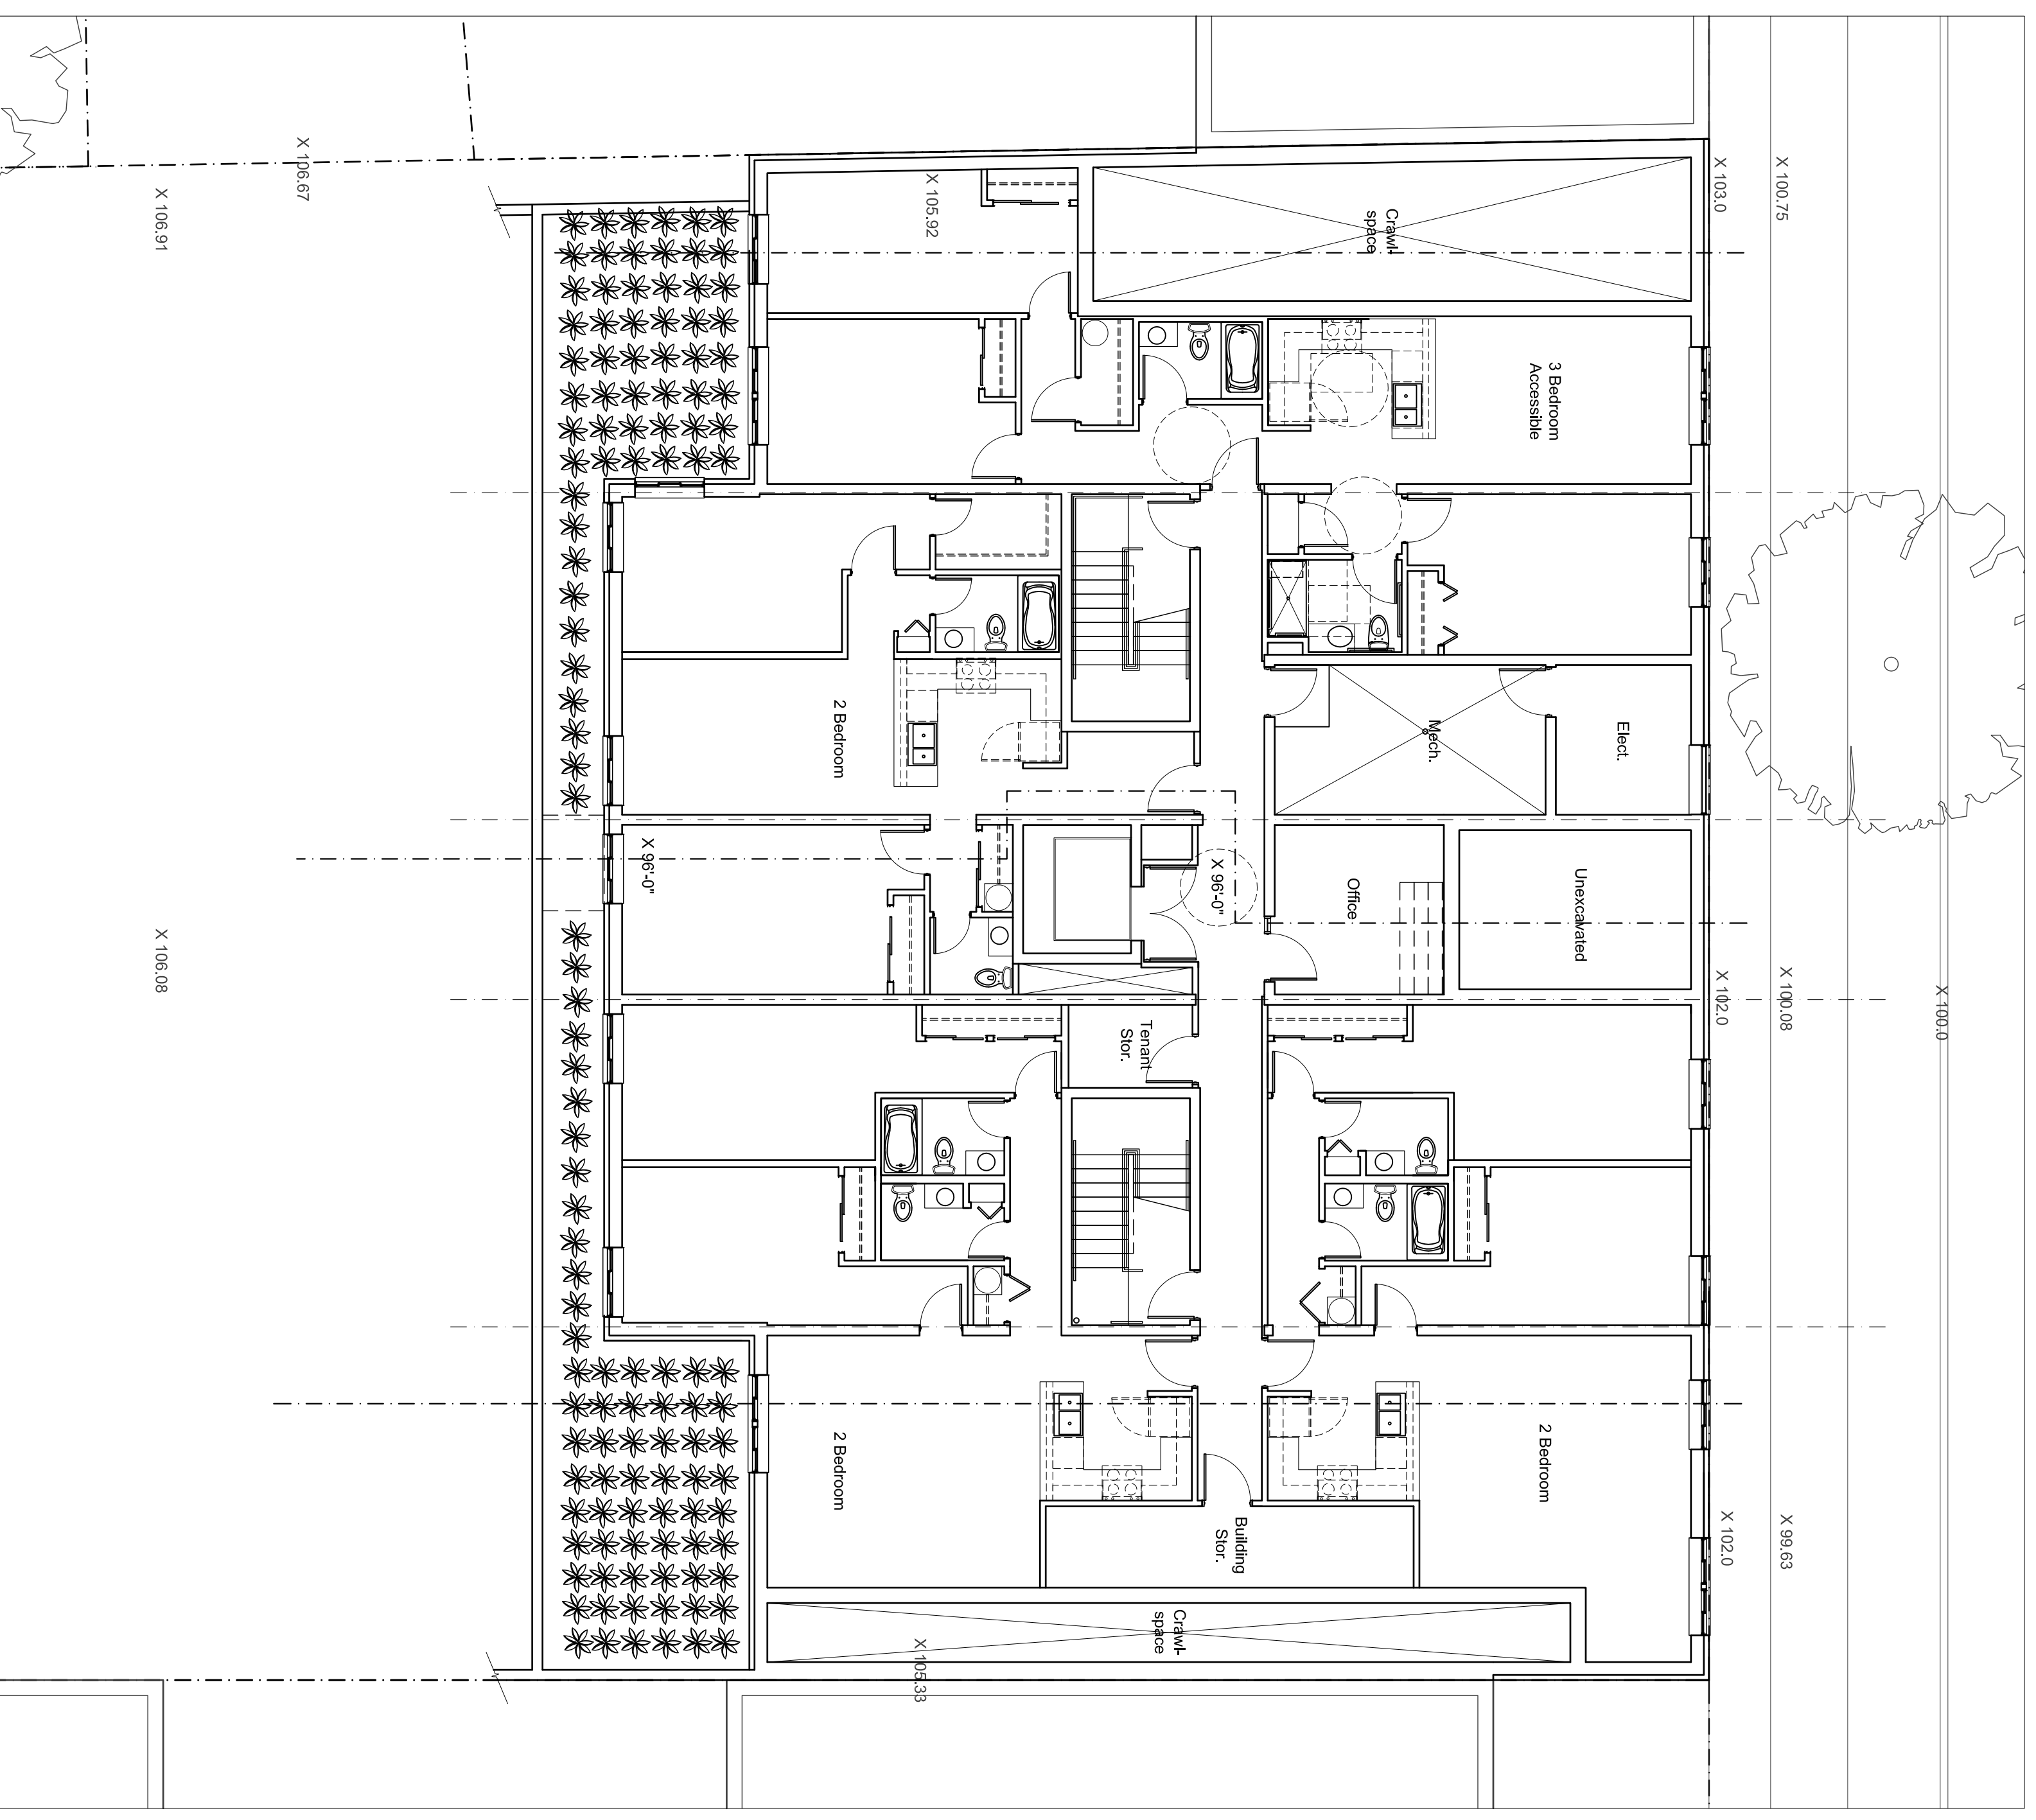

Site Plan 0 4 8 16ft N

Cellar Floor Plan 0 2 4 8ft N

Georgia Avenue Apartments

6925 Georgia Avenue, NW, Washington, DC
Mi Casa, Inc.

Architect
Jones Associates, Architects, LLC

14403 Middle Drive
Rockville, MD 20853
T: 240.558.3541
F: 240.558.3542